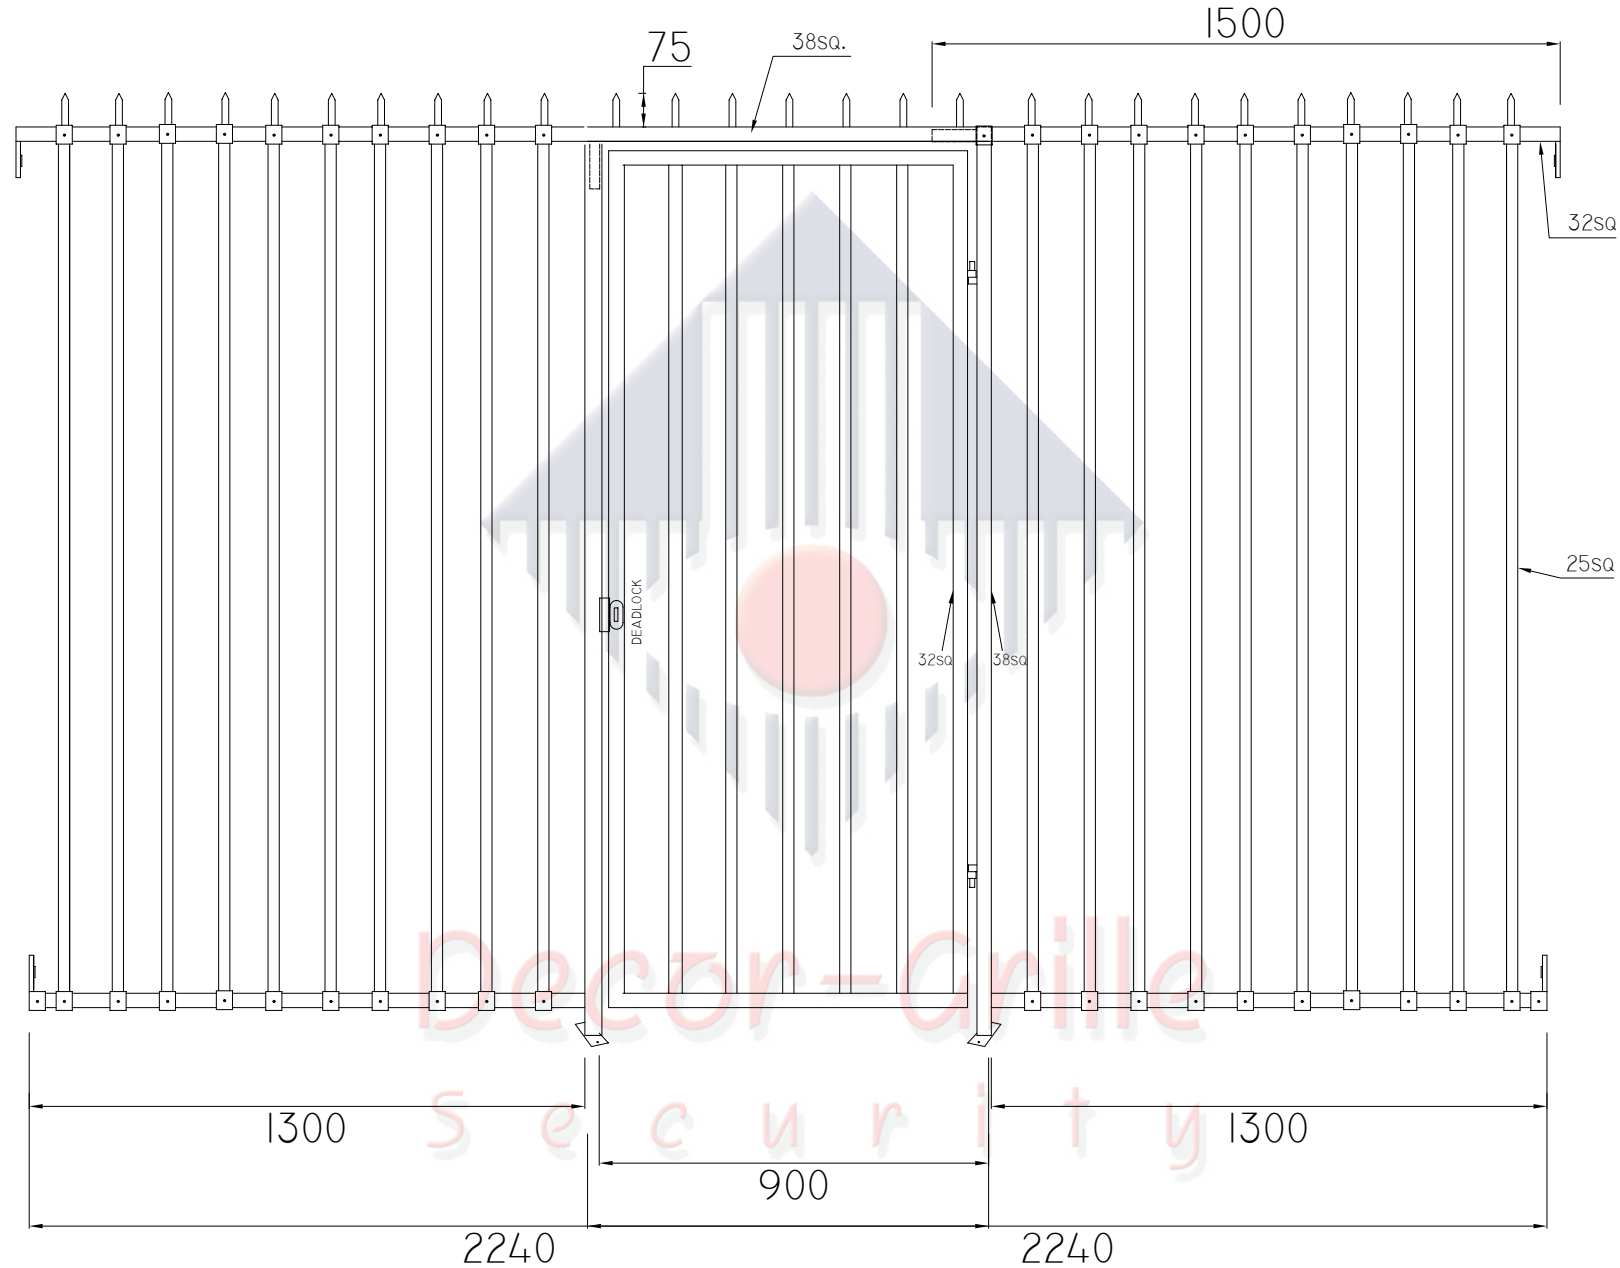

ADJUSTABLE ALLEYGATE KIT

32mm lock keep

32mm frame

25mm hollow steel square tubing

deadlock